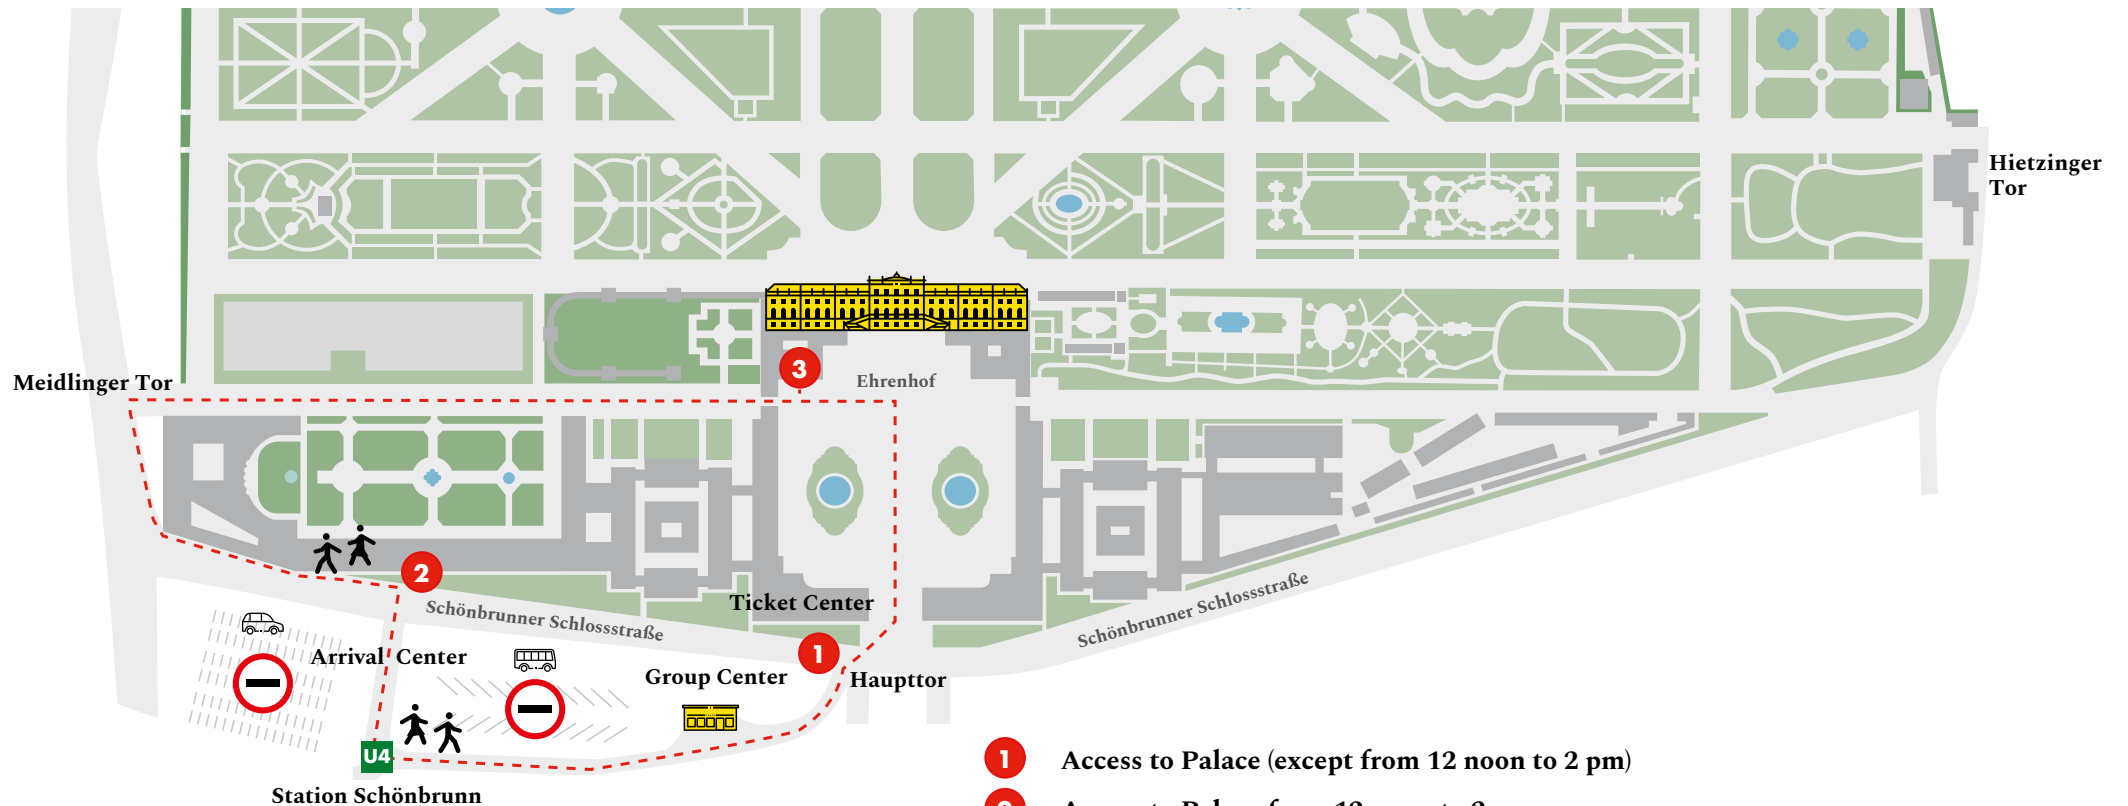

Schloss Schönbrunn

IMPERIAL LIVING

WINGS FOR LIFE WORLD RUN

10 May 2026

- 1 Access to Palace (except from 12 noon to 2 pm)
- 2 Access to Palace from 12 noon to 2 pm
- 3 Palace Entrance
- Parking space not available on this day

Reserved tickets can be collected
at both the Group Center and the Ticket Center!